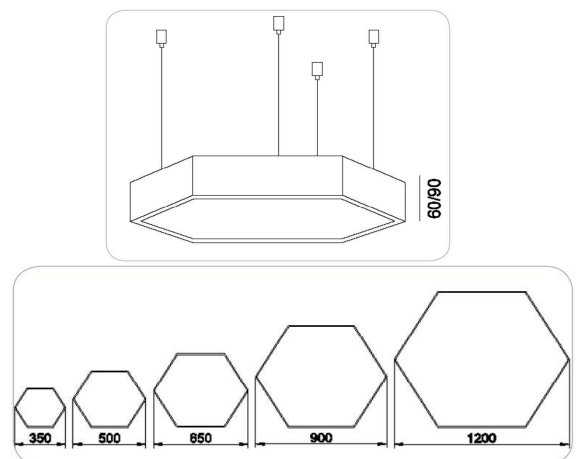

Sovitron Interior Pvt.Ltd.

Model Name

Disc Pendant /DLADISCDPD-35

Description

Architectural Light

Technical description

Dimension	Dia=500mm H=60/90/95mm
Frame	Aluminium
Color Tempertaure	3000K
Power	35W
Total Luminous Flux	3500 lm
Efficacy	100 lm/W
IP rating	50
Color Rendering	≥80
Mounting	Pendant
Optics	White Opal Diffuser
Dimming	NON-Dimmable
Operating Voltage	220-240 VAC
Standard Lifetime	L70 minimum at 50,000 burning hours

Image

Dimension diagram

Remarks:-

Address: Plot #7 Saroorpur-Nangla Industrial Area,Ballabgarh-Sohna Road,Faridabad-121005
Email: info@sovitron.com